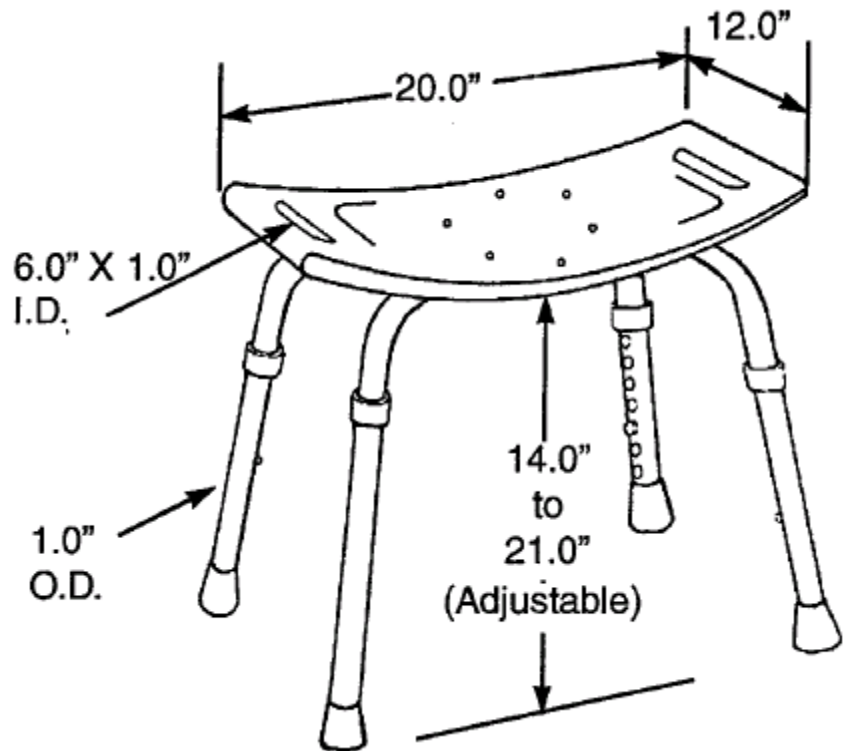

Home Care Technical Specification

Adjustable Tub/Shower Seat

DN7025

Stock Numbers:

- **DN7025 – Adjustable Tub/Shower Seat**
White w/ Polished Aluminum
Adjustable 14.0" to 21.0"
Photo Box Packaging with Handle

Dimensions:

Materials:

ASSEMBLY TESTED
TO CONFIRM ADA
COMPLIANCE

Adjustable Tub/Shower Seat is made from high impact polypropylene. Legs are polished anodized aluminum. Feet are gray rubber.

WARNING

TO PREVENT SERIOUS OR FATAL INJURY: Insure product is assembled, adjusted and used properly. FOR USE ONLY BY PERSONS WEIGHING LESS THAN 250 POUNDS. Failure to follow correct assembly and/or adjustment procedures can make the seat unstable. ALL FOUR LEGS MUST BE LOCKED IN PLACE AT THE SAME HEIGHT. DO NOT jump on, stand on or tilt. Contact CSI immediately at 1-800-882-0116 if any components are missing or damaged. Do not modify or substitute any components. FOR QUESTIONS OR ASSISTANCE WITH ASSEMBLY CONTACT CSI AT 1-800-882-0116. Consult healthcare professional for advice and instructions specific to user's needs before use.

Installation Instructions:

1. Position legs. Place leg "1" into groove "1" of the plastic seat panel so that the number "1" marks are next to each other. Then place leg "2" into groove "2", over leg "1" so that the number "2" marks are next to each other.
2. Attach legs. Insert a 1 1/2" screw through a washer and the center hole of the legs and seat. Tighten several turns. Insert remaining four screws through washers into the four leg holes. Tighten all five screws fully. Test seat. Retighten as needed.
3. Adjust leg height. Push in button on leg, slide leg to desired height and allow button to pop out and lock leg in place. Repeat for each leg, making sure all four are adjusted to the same height.